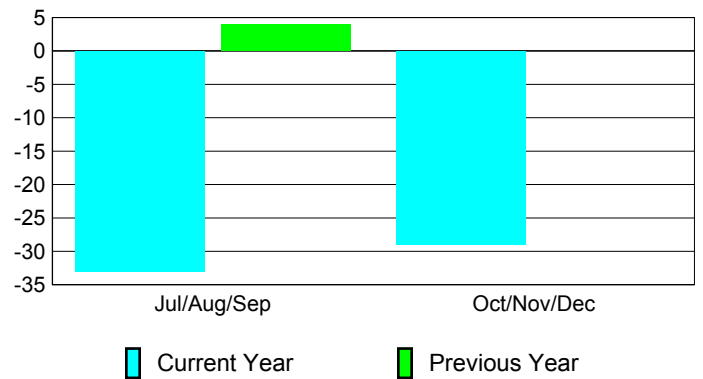

Comparison of Membership Gain/Loss

Current Year Compared to the Previous Year