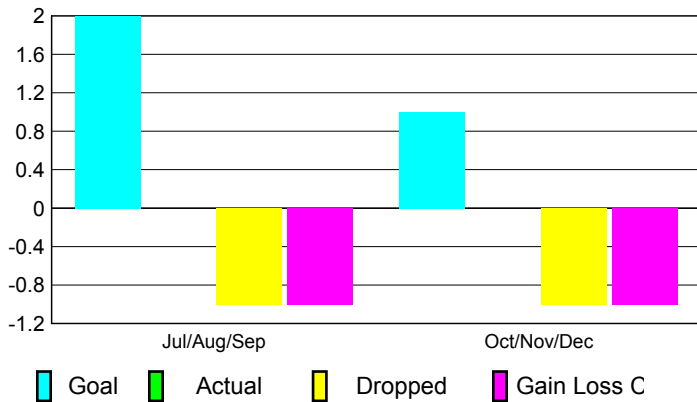

2010-2011 GMT Reports for District (or Undistricted) **District 2 A2**

GMT: **JOHN 'JACK' R FERGUSON**

Location: **TEXAS**

GMT CA: **1**

CLUBS

Club Results
2010-2011

Clubs
2009-2010

Month	New Club Goal	Actual New Clubs	Actual Dropped Clubs	Gain/Loss of Clubs	Gain/Loss of Clubs
Jul/Aug/Sep	2	0	-1	-1	2
Oct/Nov/Dec	1	0	-1	-1	0
Totals	3	0	-2	-2	2

Club Results 2010-2011

Goal, New, Dropped, Gain/Loss

Comparison of Club Gain/Loss

Current Year Compared to the Previous Year

YTD Status Quo Clubs 2010-2011

Status Quo Clubs Compared to Status Quo Members

MEMBERSHIP