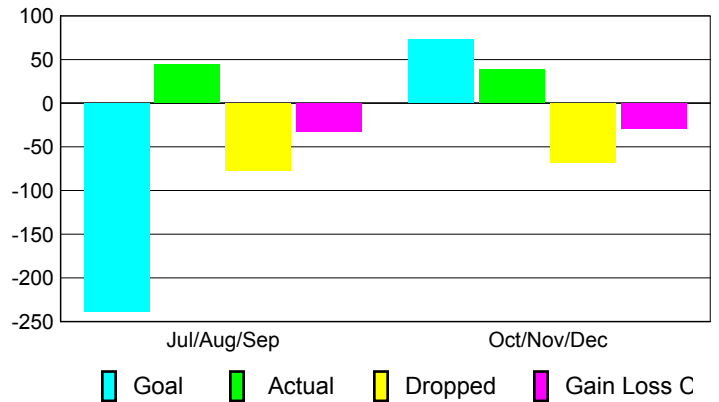

Membership Results 2010-2011

Goal, New, Dropped, Gain/Loss