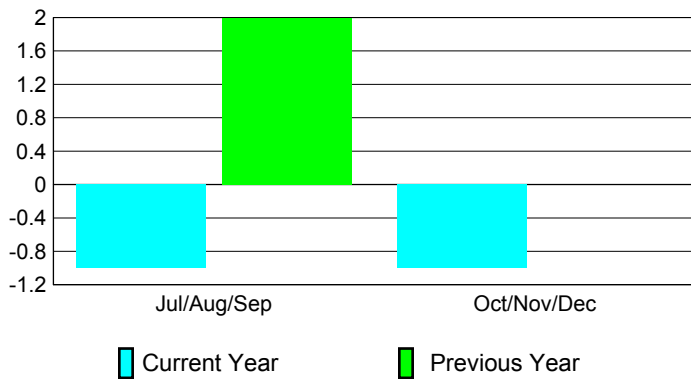

2010-2011 GMT Reports for District (or Undistricted) **District 2 A2**

GMT: **JOHN 'JACK' R FERGUSON**

Location: **TEXAS**

GMT CA: **1**

CLUBS

Club Results
2010-2011

Clubs
2009-2010

Month	New Club Goal	Actual New Clubs	Actual Dropped Clubs	Gain/Loss of Clubs	Gain/Loss of Clubs
Jul/Aug/Sep	2	0	-1	-1	2
Oct/Nov/Dec	1	0	-1	-1	0
Totals	3	0	-2	-2	2

Club Results 2010-2011

Goal, New, Dropped, Gain/Loss

Comparison of Club Gain/Loss

Current Year Compared to the Previous Year

YTD Status Quo Clubs 2010-2011

Status Quo Clubs Compared to Status Quo Members

MEMBERSHIP